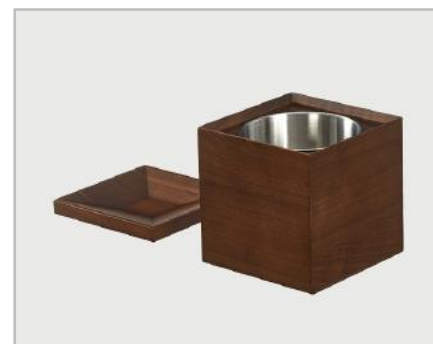

Remote Controller Holder
80x74x150mm

Coaster
200x100x8mm

Coffee & Teabag Box
160x82x50mm

Tray
350x250x25mm

Soap Dispenser
55x55x120mm

Vase
55x55x170mm

IN-ROOM ACCESSORIES

WOOD SERIES

Tissue Box-1
230x115x80mm

Tissue Box-2
135x135x100mm

Ice Bucket
150x150x155mm

Amenity Box
280x235x85mm

Magazine Rack
230x130x30mm

Remote Controller Holder
230x85x20mm

Coffee & Teabag Box
95x95x110mm

Tray
400x250x20mm