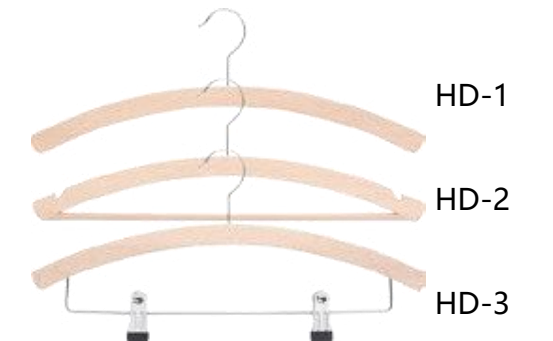

eastwest[®]

ONE-STOP HOSPITALITY SOLUTION

GUESTROOM & BATHROOM ESSENTIALS

HANGERS

Flat hanger - HA-1
Thickness: 12 mm
Length: 38-41-44 cm

HA-1
HA-2
HA-3

Round hanger - HC-1
Diameter: 18-26 mm
Length: 44.5 cm

HC-1
HC-2

Curved hanger - HB-1
Thickness: 30 mm
Length: 38-41-44 cm

HB-1
HB-2
HB-3

Flat hanger - HD-1
Thickness: 8 mm
Length: 26-34-42 cm

HD-1
HD-2
HD-3

Flat hanger - HE-1
Thickness: 12 mm
Length: 26-33.5 cm
(other dimensions possible)

Flat hanger - HF-1
Thickness: 12 mm
Length: 34-40 cm

Satin hanger - HG-1
Thickness: 40 mm
Length: 38 cm

HG-1
HG-2

LUGGAGE RACK

Rack - LR-A1
(L)600X(W)420X(H)510
Stainless Steel

Rack - LR-A2
(L)550X(W)500X(H)700
Stainless Steel