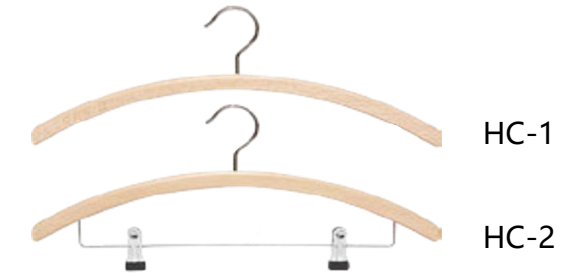

eastwest[®]

ONE-STOP HOSPITALITY SOLUTION

GUESTROOM & BATHROOM ESSENTIALS

HANGERS

Flat hanger - HA-1
Thickness: 12 mm
Length: 38-41-44 cm

HA-1
HA-2
HA-3

Round hanger - HC-1
Diameter: 18-26 mm
Length: 44.5 cm

HC-1
HC-2

Curved hanger - HB-1
Thickness: 30 mm
Length: 38-41-44 cm

HB-1
HB-2
HB-3

Flat hanger - HD-1
Thickness: 8 mm
Length: 26-34-42 cm

HD-1
HD-2
HD-3

Flat hanger - HE-1
Thickness: 12 mm
Length: 26-33.5 cm
(other dimensions possible)

Flat hanger - HF-1
Thickness: 12 mm
Length: 34-40 cm

Satin hanger - HG-1
Thickness: 40 mm
Length: 38 cm

HG-1
HG-2

LUGGAGE RACK

Rack - LR-A1
(L)600X(W)420X(H)510
Stainless Steel

Rack - LR-A2
(L)550X(W)500X(H)700
Stainless Steel