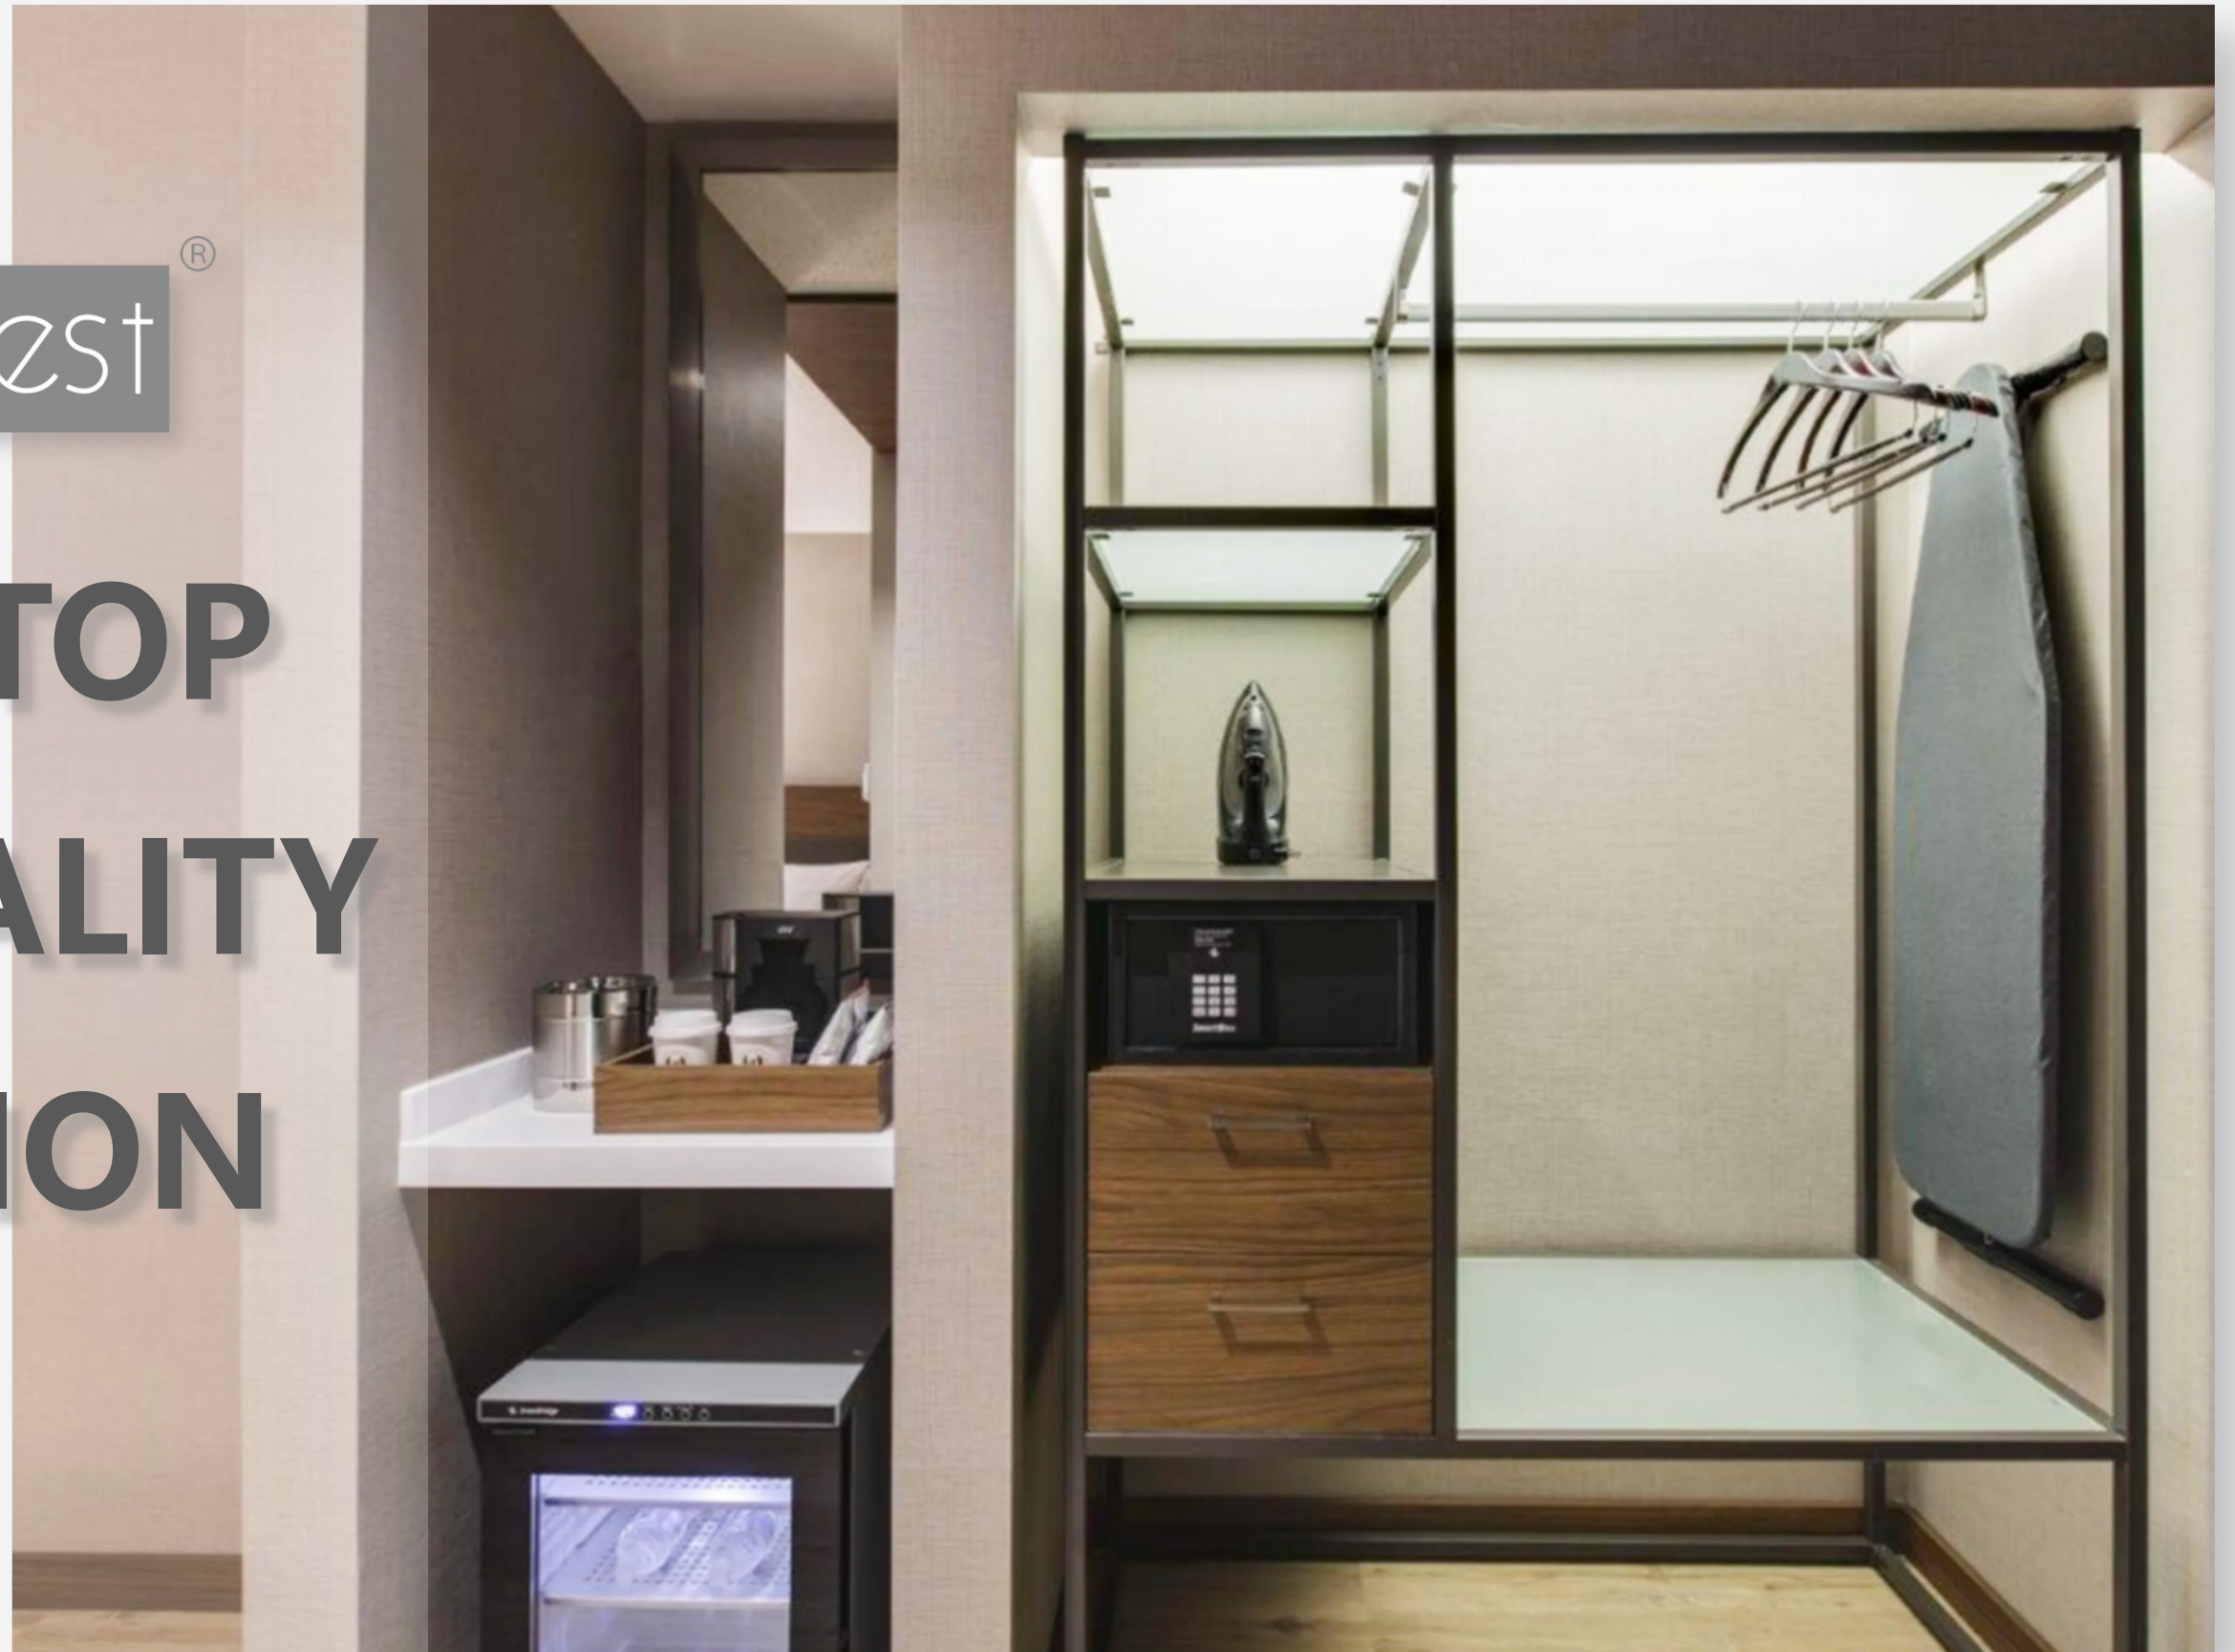

eastwest[®]

ONE-STOP HOSPITALITY SOLUTION

GUESTROOM & BATHROOM ESSENTIALS

HANGERS

Flat hanger - HA-1
Thickness: 12 mm
Length: 38-41-44 cm

HA-1
HA-2
HA-3

Round hanger - HC-1
Diameter: 18-26 mm
Length: 44.5 cm