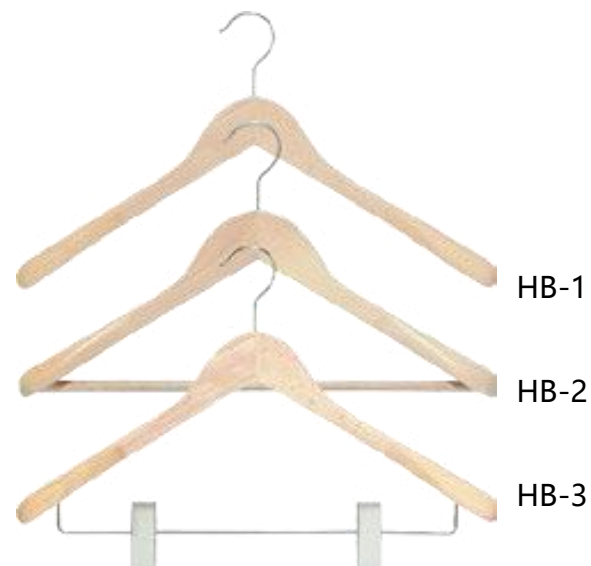

eastwest[®]

ONE-STOP HOSPITALITY SOLUTION

GUESTROOM & BATHROOM ESSENTIALS

HANGERS

Flat hanger - HA-1
Thickness: 12 mm
Length: 38-41-44 cm

HA-1
HA-2
HA-3

Round hanger - HC-1
Diameter: 18-26 mm
Length: 44.5 cm

HC-1
HC-2

Curved hanger - HB-1
Thickness: 30 mm
Length: 38-41-44 cm

HB-1
HB-2
HB-3

Flat hanger - HD-1
Thickness: 8 mm
Length: 26-34-42 cm

HD-1
HD-2
HD-3

Flat hanger - HE-1
Thickness: 12 mm
Length: 26-33.5 cm
(other dimensions possible)