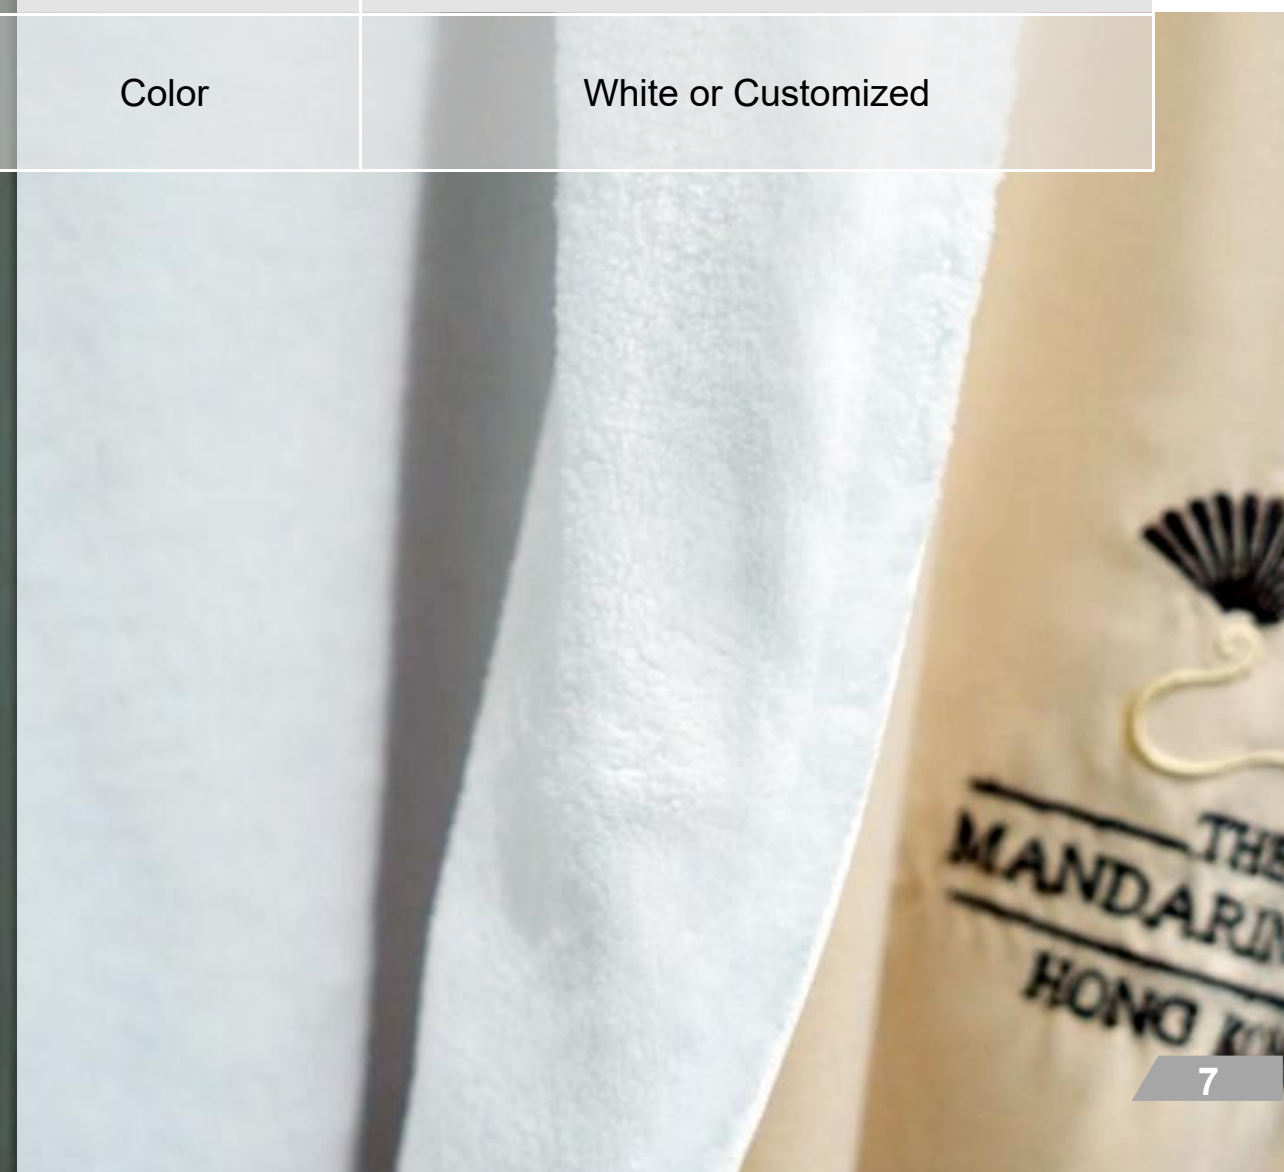

DOUBLE LAYERS BATHROBE

FEATURES	DESCRIPTION
Material	Outer Layer Polyester Fabric Inner Layer Polyester Terry or Fleece
Length	120cm or Customized
Style	Shawl Collar, Kimono, or Hooded
Color	White or Customized