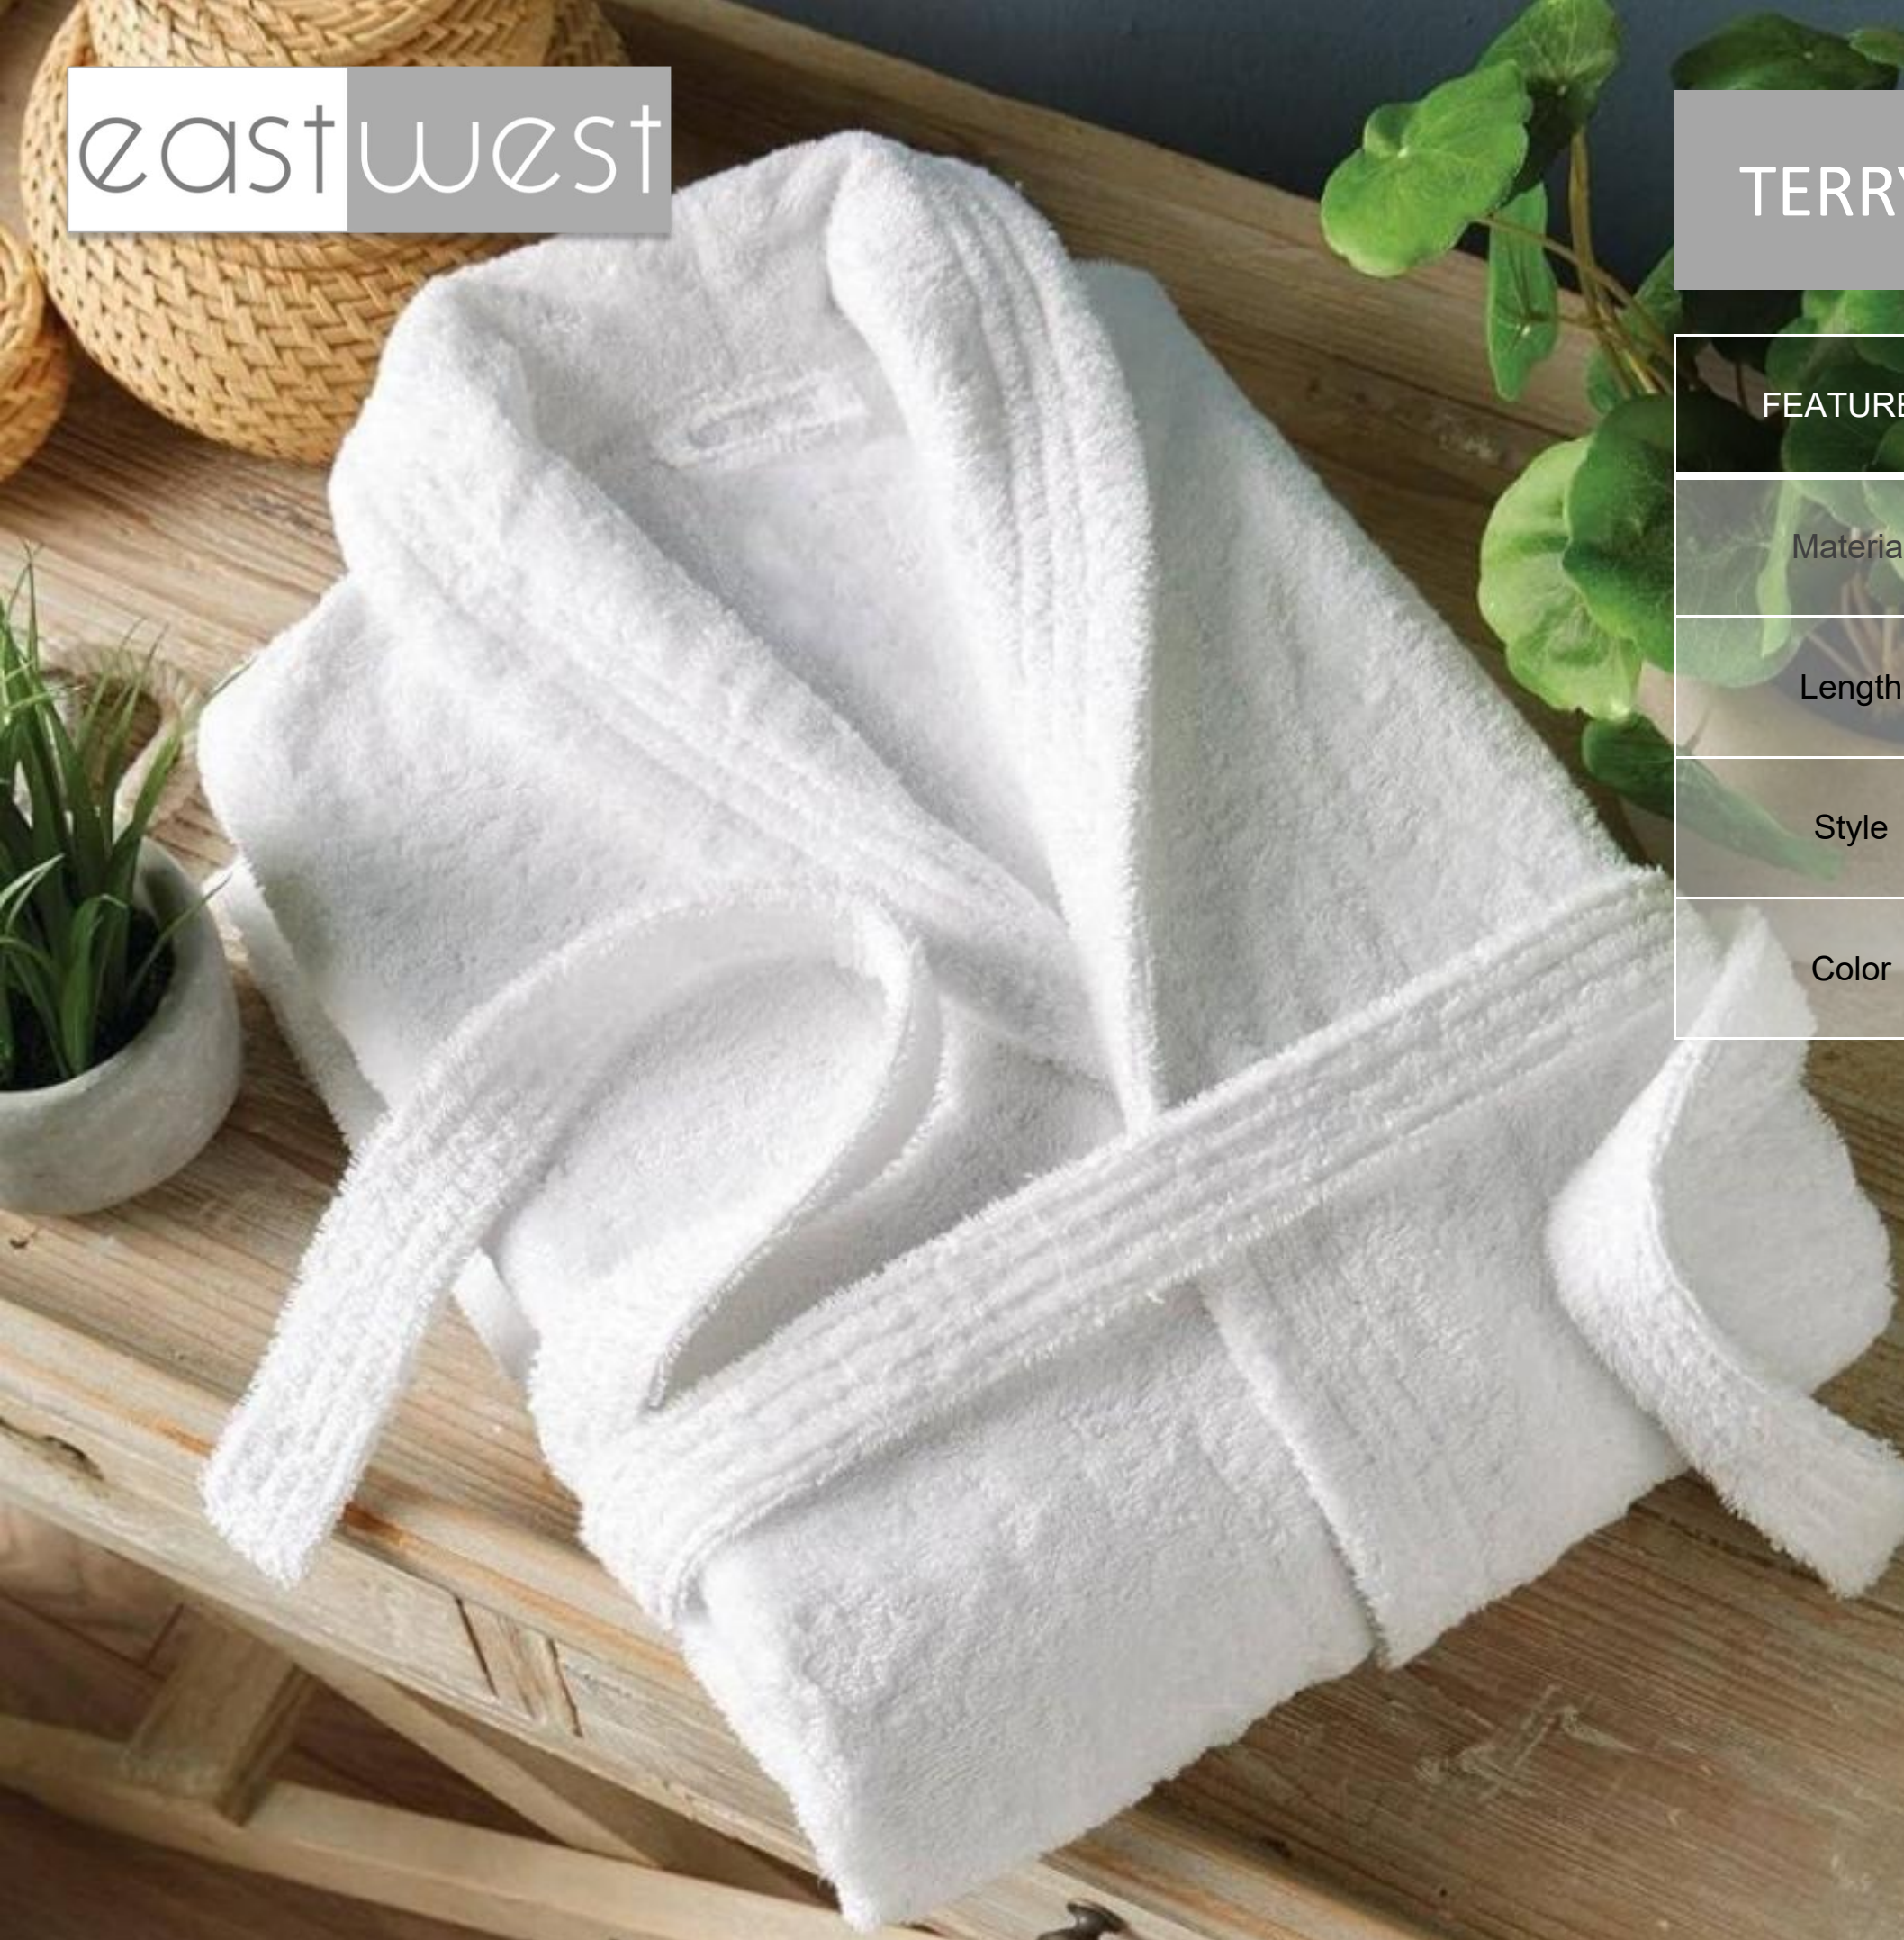

eastwest

HOTEL BATHROBE COLLECTION

eastwest

CORAL FLEECE BATHROBE

FEATURES	DESCRIPTION
Material	100% Polyester
Length	120cm or Customized
Style	Shawl Collar, Kimono, or Hooded
Color	White or Customized

WAFFLE SQUARES BATHROBE

FEATURES	DESCRIPTION
Material	Cotton Blended with Polyester, or Pure Cotton
Length	120cm or Customized
Style	Shawl Collar, Kimono, or Hooded
Color	White or Customized

COTTON VELOUR BATHROBE

FEATURES	DESCRIPTION
Material	100% Cotton
Length	120cm or Customized
Style	Shawl Collar, Kimono, or Hooded
Color	White or Customized

WAFFLE VELOUR BATHROBE

FEATURES	DESCRIPTION
Material	100% Cotton
Length	120cm or Customized
Style	Shawl Collar, Kimono, or Hooded
Color	White or Customized

TERRY TOWELLING BATHROBE

FEATURES	DESCRIPTION
Material	100% Cotton
Length	120cm or Customized
Style	Shawl Collar, Kimono, or Hooded
Color	White or Customized

DIAMOND KNITTING BATHROBE

FEATURES	DESCRIPTION
Material	Cotton Blended with Polyester
Length	120cm or Customized
Style	Shawl Collar, Kimono, or Hooded
Color	White or Customized

FAUX SILK BATHROBE

FEATURES	DESCRIPTION
Material	100% Polyester
Length	120cm or Customized
Style	Shawl Collar, Kimono, or Hooded
Color	White or Customized