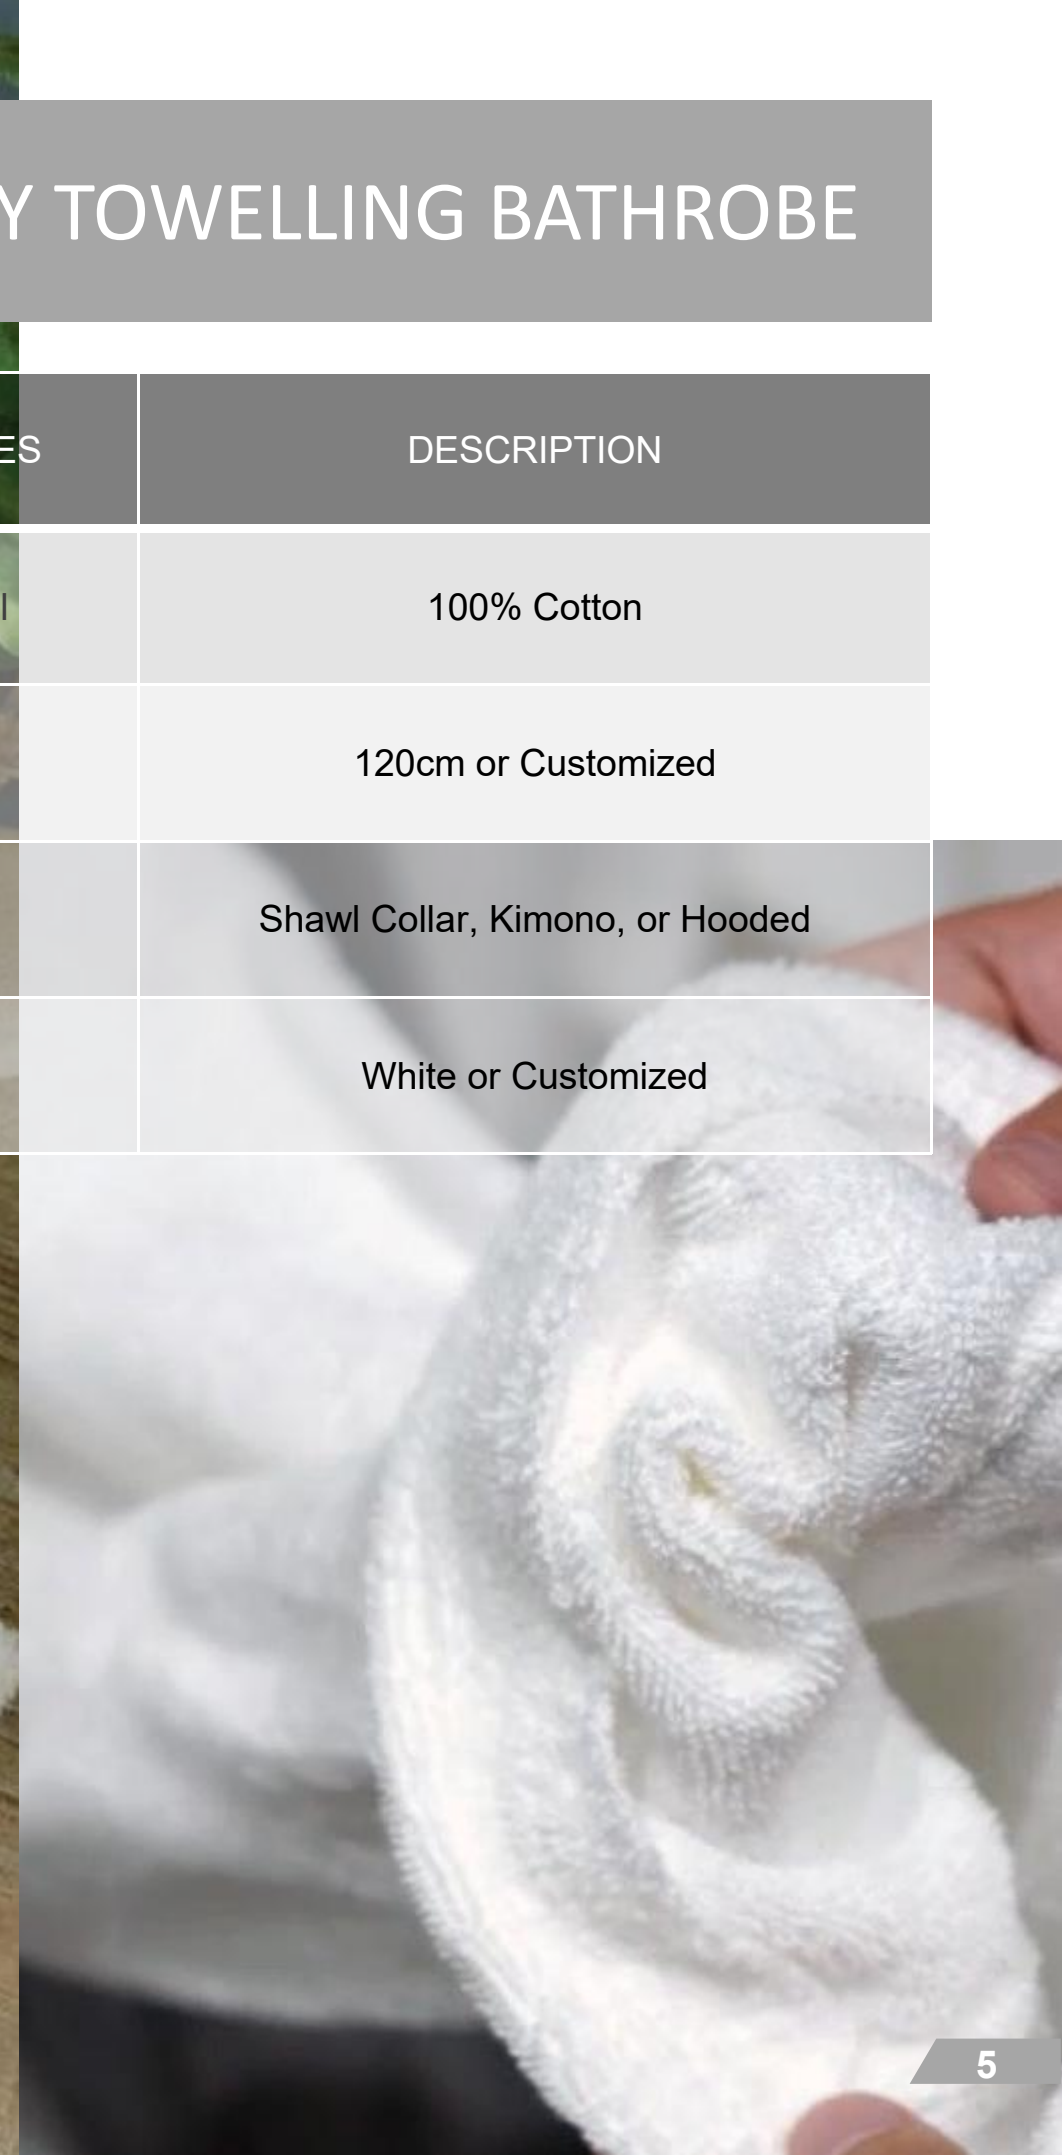

eastwest

HOTEL BATHROBE COLLECTION

eastwest

CORAL FLEECE BATHROBE

FEATURES	DESCRIPTION
Material	100% Polyester
Length	120cm or Customized
Style	Shawl Collar, Kimono, or Hooded
Color	White or Customized

WAFFLE SQUARES BATHROBE

FEATURES	DESCRIPTION
Material	Cotton Blended with Polyester, or Pure Cotton
Length	120cm or Customized
Style	Shawl Collar, Kimono, or Hooded
Color	White or Customized

COTTON VELOUR BATHROBE

FEATURES	DESCRIPTION
Material	100% Cotton
Length	120cm or Customized
Style	Shawl Collar, Kimono, or Hooded
Color	White or Customized

WAFFLE VELOUR BATHROBE

FEATURES	DESCRIPTION
Material	100% Cotton
Length	120cm or Customized
Style	Shawl Collar, Kimono, or Hooded
Color	White or Customized

TERRY TOWELLING BATHROBE

FEATURES	DESCRIPTION
Material	100% Cotton
Length	120cm or Customized
Style	Shawl Collar, Kimono, or Hooded
Color	White or Customized