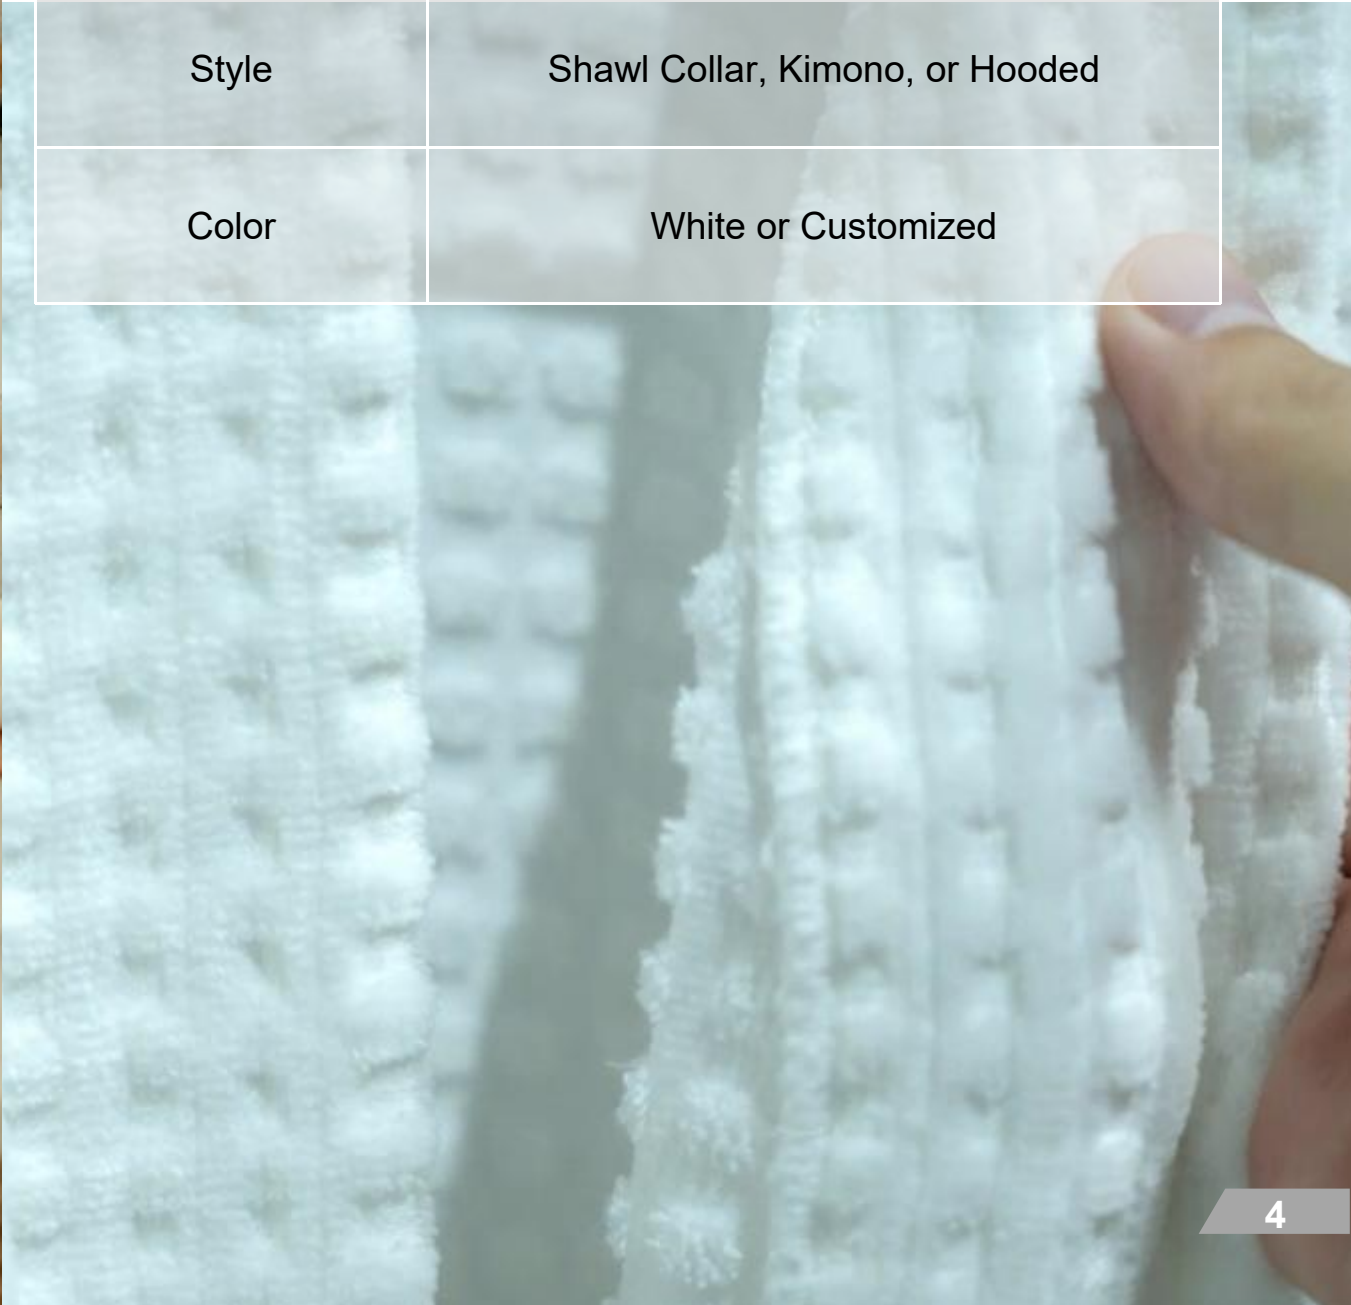

eastwest

HOTEL BATHROBE COLLECTION

eastwest

CORAL FLEECE BATHROBE

FEATURES	DESCRIPTION
Material	100% Polyester
Length	120cm or Customized
Style	Shawl Collar, Kimono, or Hooded
Color	White or Customized

WAFFLE SQUARES BATHROBE

FEATURES	DESCRIPTION
Material	Cotton Blended with Polyester, or Pure Cotton
Length	120cm or Customized
Style	Shawl Collar, Kimono, or Hooded
Color	White or Customized

COTTON VELOUR BATHROBE

FEATURES	DESCRIPTION
Material	100% Cotton
Length	120cm or Customized
Style	Shawl Collar, Kimono, or Hooded
Color	White or Customized

WAFFLE VELOUR BATHROBE

FEATURES	DESCRIPTION
Material	100% Cotton
Length	120cm or Customized
Style	Shawl Collar, Kimono, or Hooded
Color	White or Customized

TERRY TOWELLING BATHROBE

FEATURES	DESCRIPTION
Material	100% Cotton
Length	120cm or Customized
Style	Shawl Collar, Kimono, or Hooded
Color	White or Customized

DIAMOND KNITTING BATHROBE

FEATURES	DESCRIPTION
Material	Cotton Blended with Polyester
Length	120cm or Customized
Style	Shawl Collar, Kimono, or Hooded
Color	White or Customized

FAUX SILK BATHROBE

FEATURES	DESCRIPTION
Material	100% Polyester
Length	120cm or Customized
Style	Shawl Collar, Kimono, or Hooded
Color	White or Customized