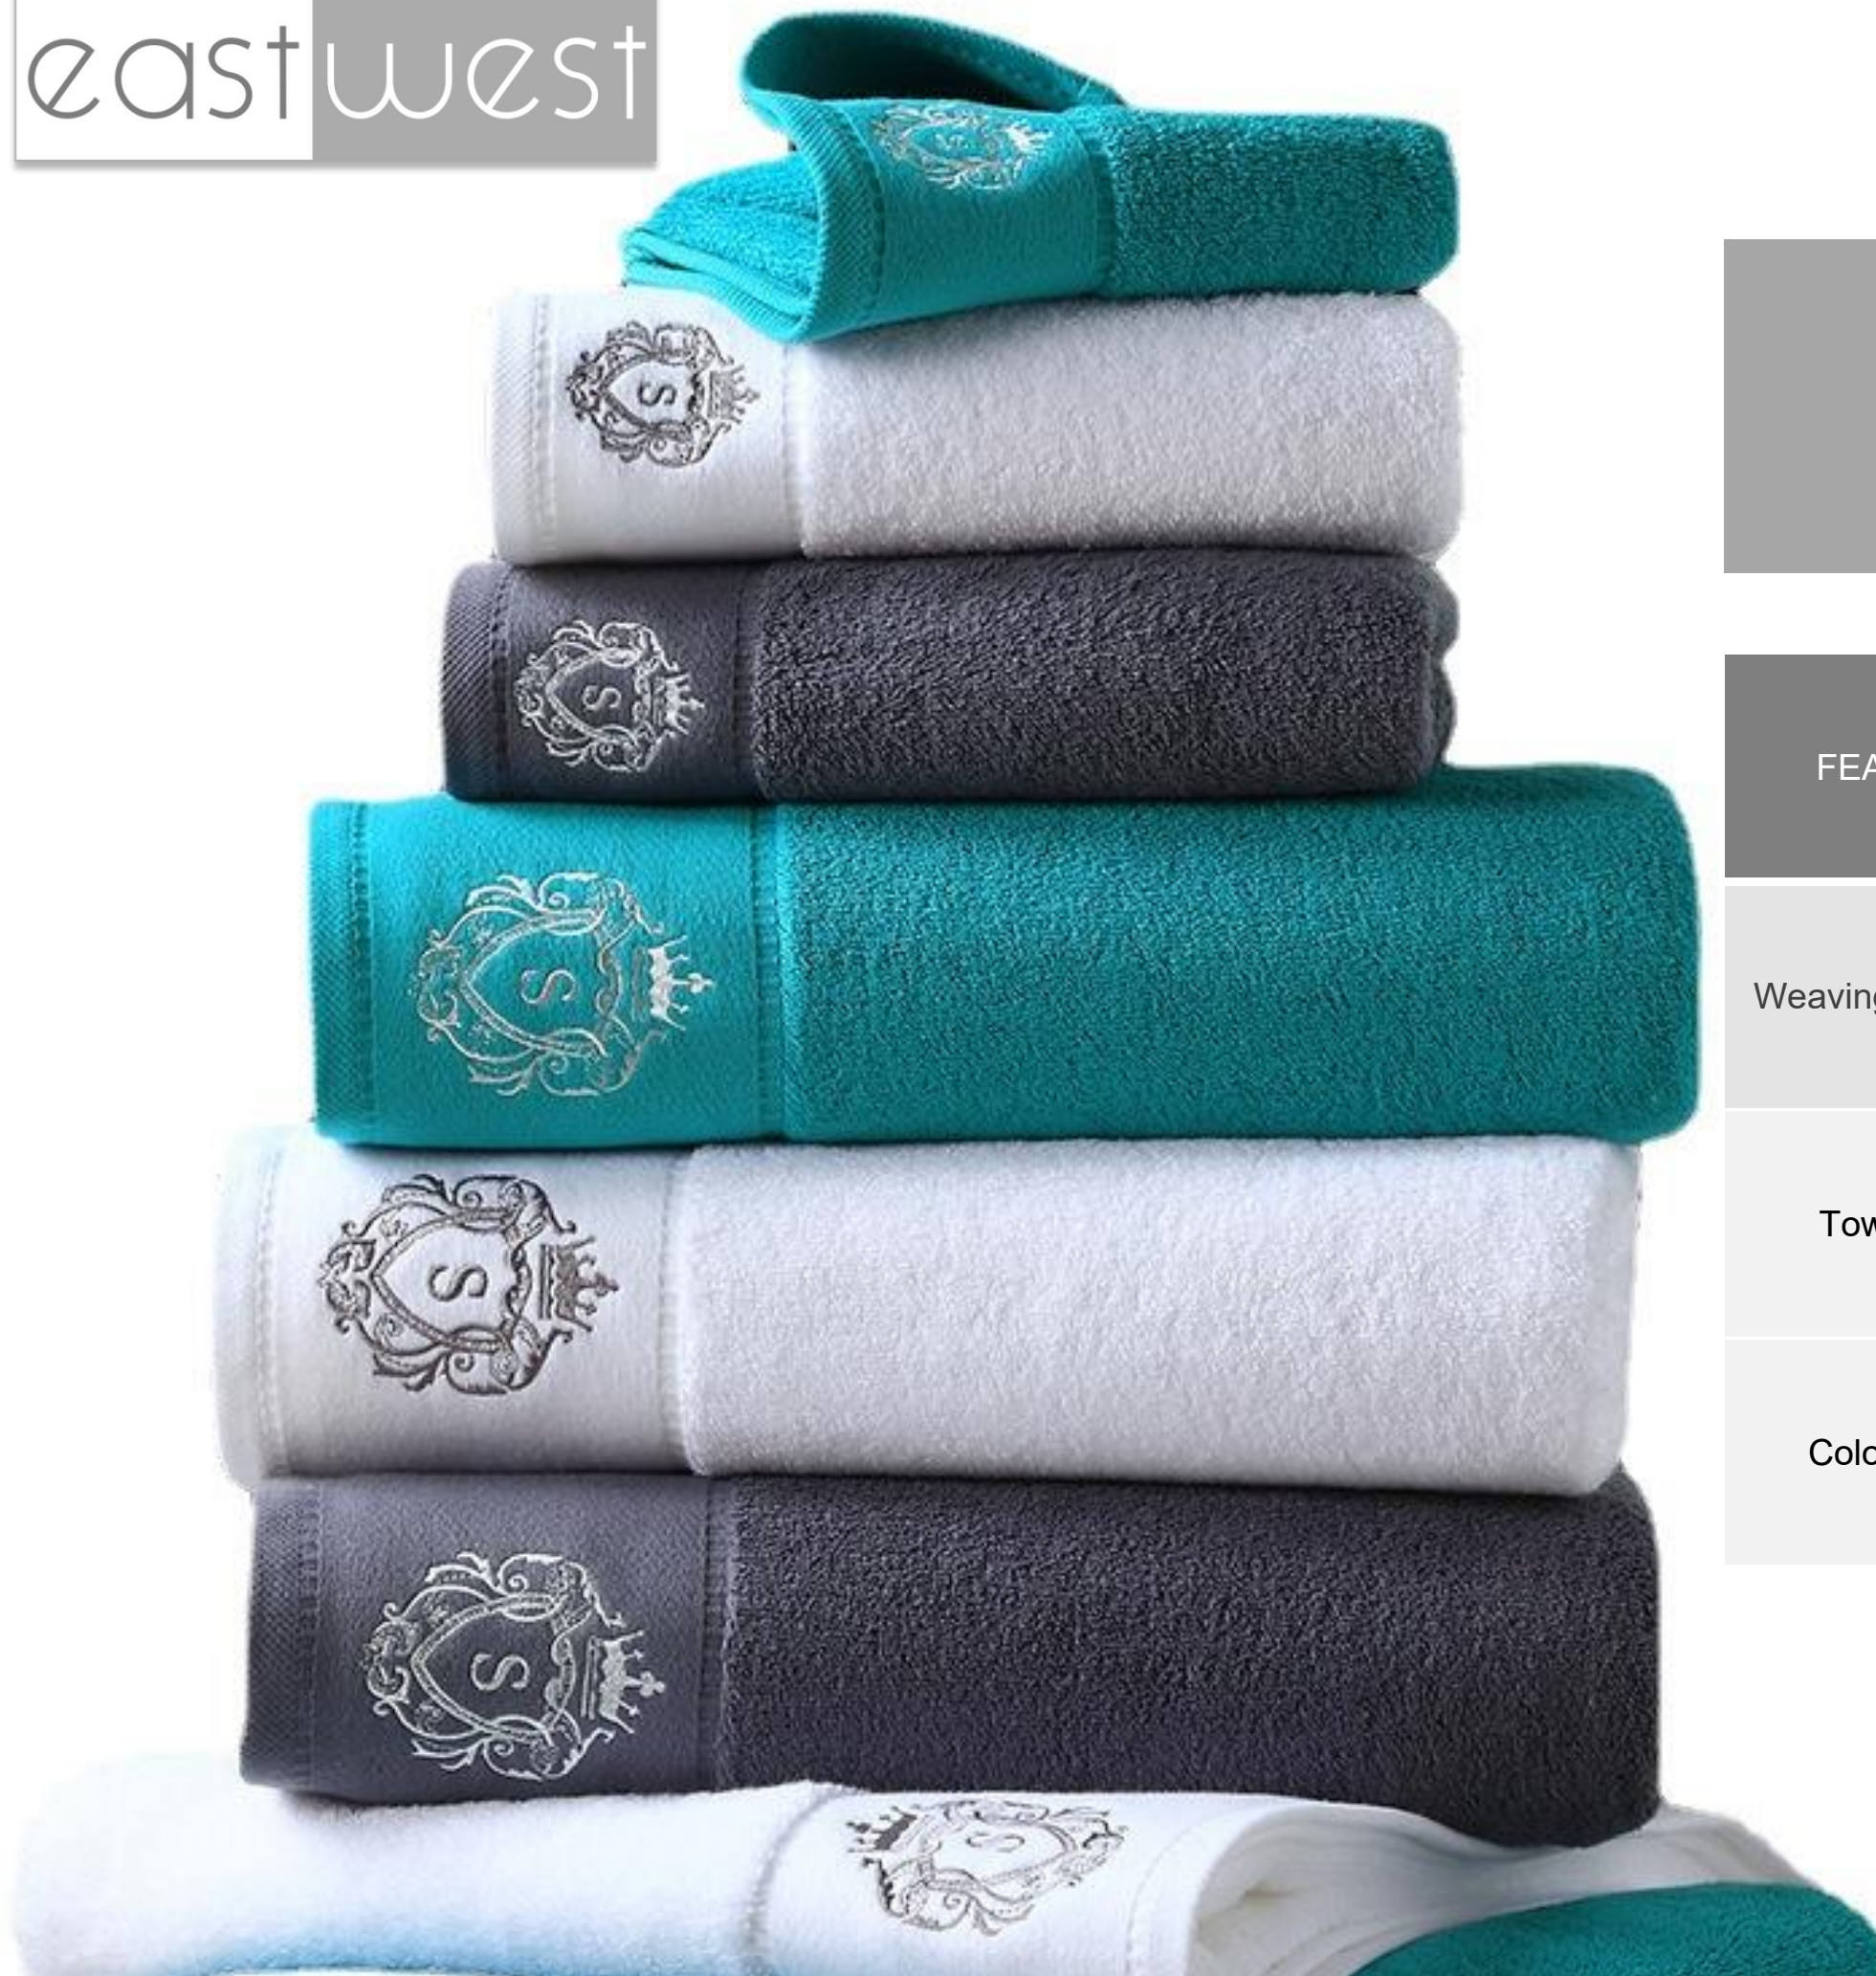

eastwest

SOPHIER SERIES

-- TOWEL DESIGN D

FEATURES	DESCRIPTION
Weaving Technique	16s Terry Loop Spiral with Wide Satin Border (Picture are for reference, stocks are not with embroidered logo)
Towel Type	Bath Towel 80x150cm, 750g Hand Towel 35x78cm, 145g Face Towel 32x32cm, 60g
Color Choice	White, Dark Grey, Peacock Blue