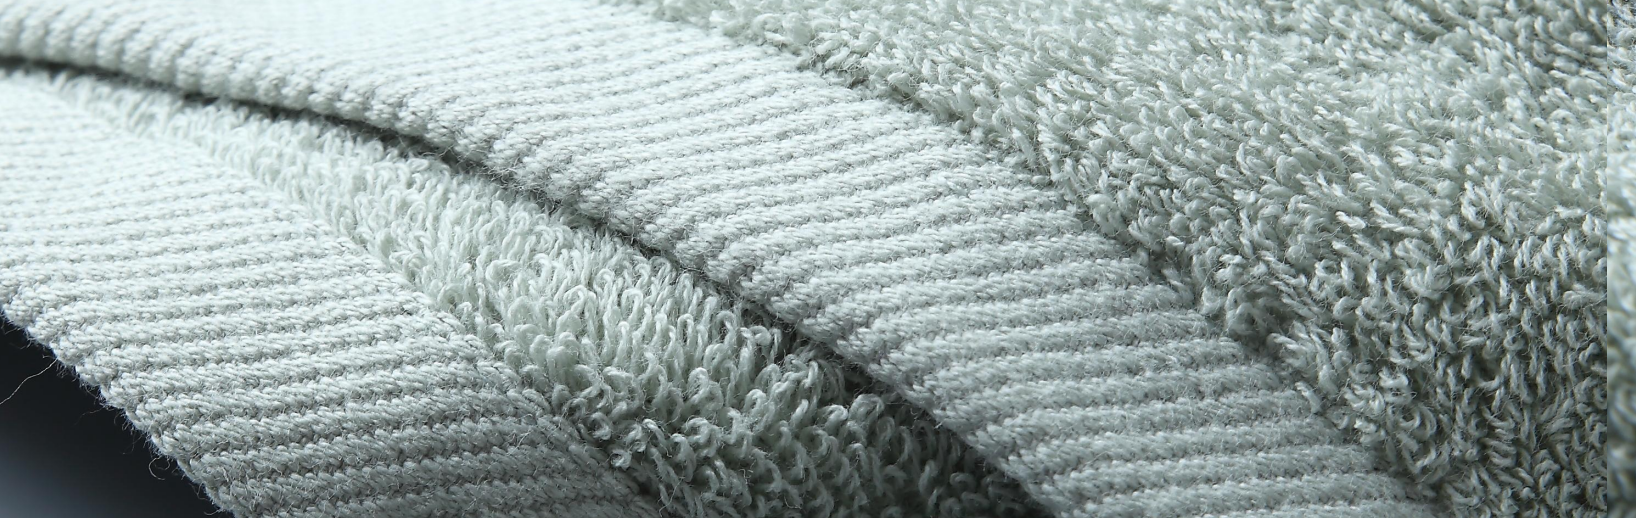

COLORED DOBBY BAND SERIES

FEATURES	DESCRIPTION
Weaving Technique	16s Terry Loop Spiral for Towels, 32s Terry for Bath Mat
Towel Type	Bath Towel 70*140cm/500g or 80*160cm/800g Hand Towel 35*75cm/150g or 40*80cm/180g Face Towel 30*30cm/50g or 32*32cm/60g Bath Mat 50*80cm/350g or 50*80cm/400g
Color Choice	White Towel, Dobby Band Color Can Be Customized

eastwest

AMY SERIES

-- TOWEL DESIGN A

FEATURES	DESCRIPTION
Weaving Technique	32s Long Terry Loop, with Satin Band
Towel Type	Bath Towel 70x140cm, 460g Hand Towel 35x75cm, 120g Face Towel 32x32cm, 50g
Color Choice	Grey, Green, Pink

eastwest

SEVINA SERIES

-- TOWEL DESIGN E

FEATURES	DESCRIPTION
Weaving Technique	16s Terry Loop Spiral with Wide Satin Border (Picture are for reference, stocks are not with embroidered logo)
Towel Type	Bath Towel 80x140cm, 600g Hand Towel 35x78cm, 145g
Color Choice	White, Light Greay, Dark Grey, Purple

eastwest

CLASSIC STRIPES SERIES -- TOWEL DESIGN G

FEATURES	DESCRIPTION
Weaving Technique	32s Long Terry Loop with Yarn Dyed Weaving
Towel Type	Beach Towel 80x150cm, 650g
Color Choice	Blue+White Stripes

eastwest