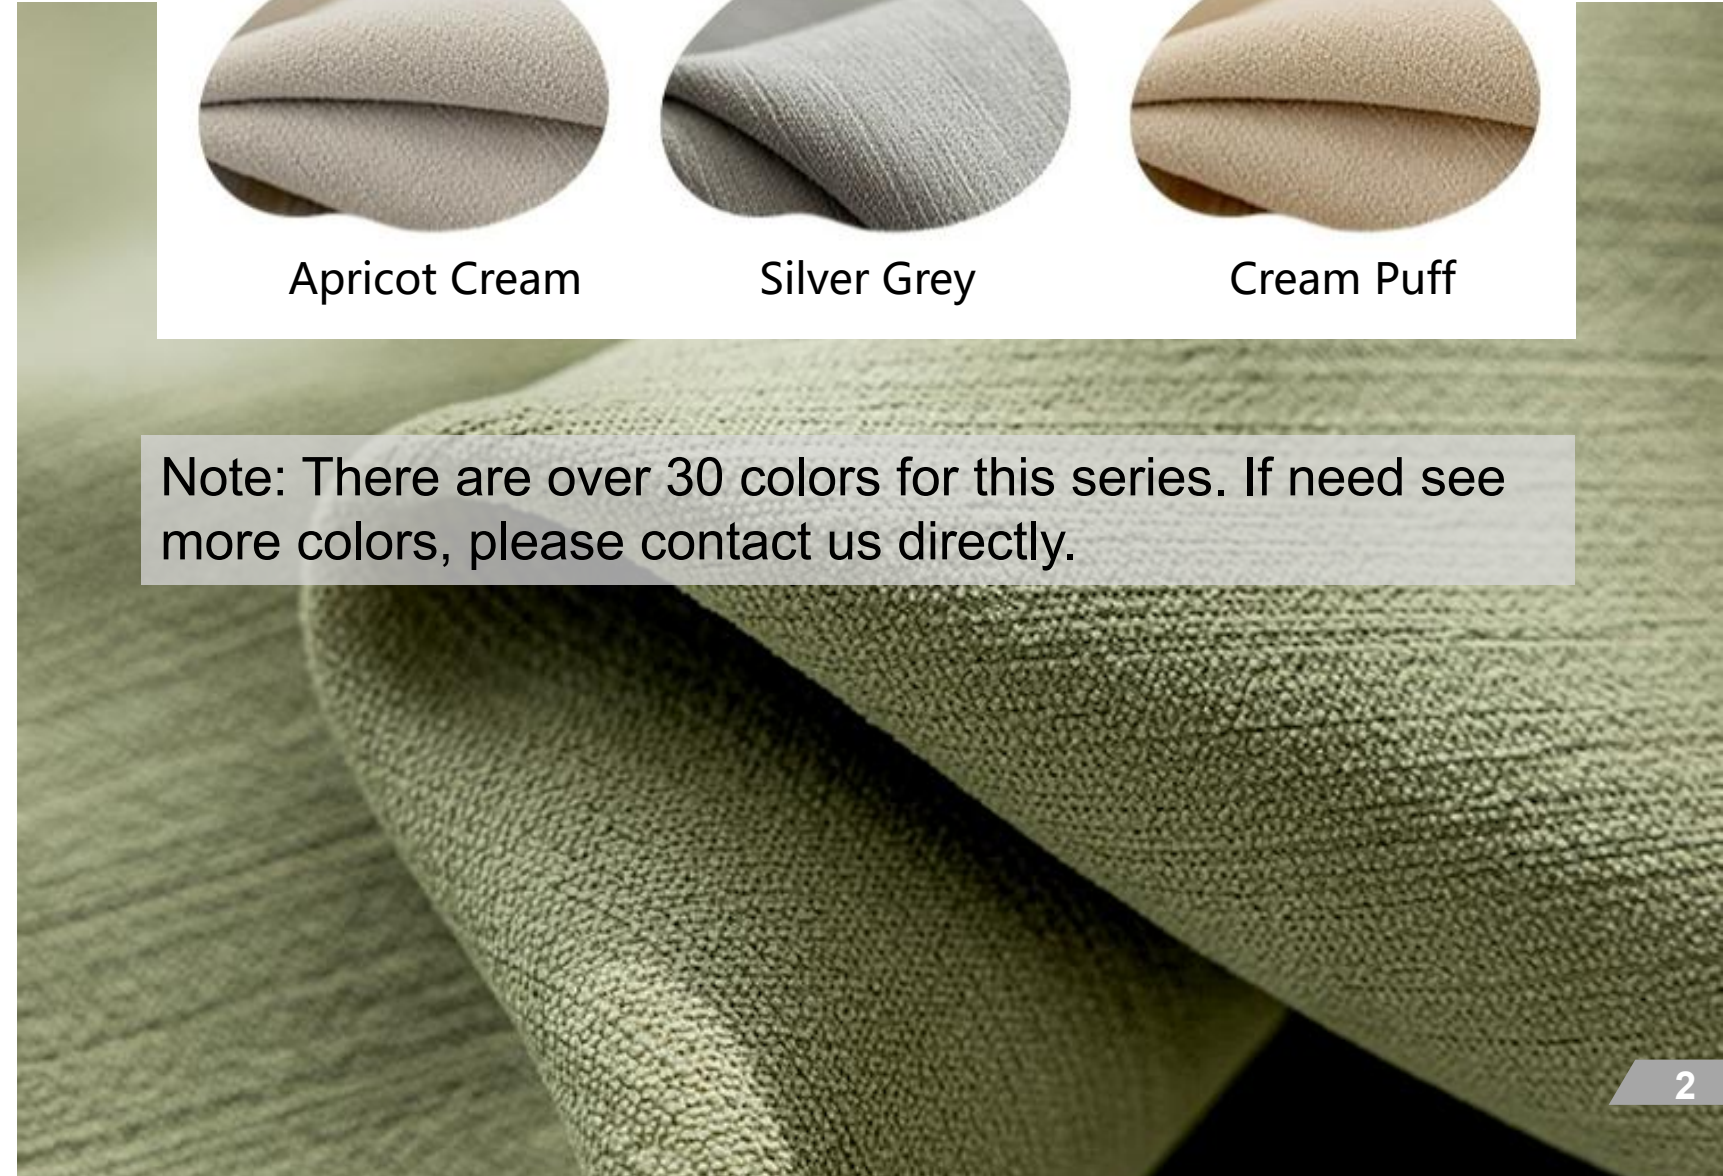

eastwest®

HOTEL CURTAINS COLLECTION

CREAM VELVET SERIES CURTAIN A

FEATURES	DESCRIPTION
Material	100% Polyester, Chenille Velvet Surface
Fabric Width	280cm or 320cm
Sun Block	90%
Color	All Kinds

Cream White

Note: There are over 30 colors for this series. If need see more colors, please contact us directly.

east west®

DIAMOND VELVET SERIES CURTAIN 2

FEATURES	DESCRIPTION
Material	100% Polyester, Chenille Velvet Surface
Fabric Width	280cm or 320cm
Sun Block	90%
Color	All Kinds

FEATURES	DESCRIPTION
Material	100% Polyester, Chenille Velvet Surface
Fabric Width	280cm
Sun Block	90%
Color	All Kinds

east west[®]

FAUX LINEN SERIES CURTAIN 4

FEATURES	DESCRIPTION
Material	100% Polyester, Faux Linen
Fabric Width	280cm
Sun Block	50% or 90%
Color	All Kinds