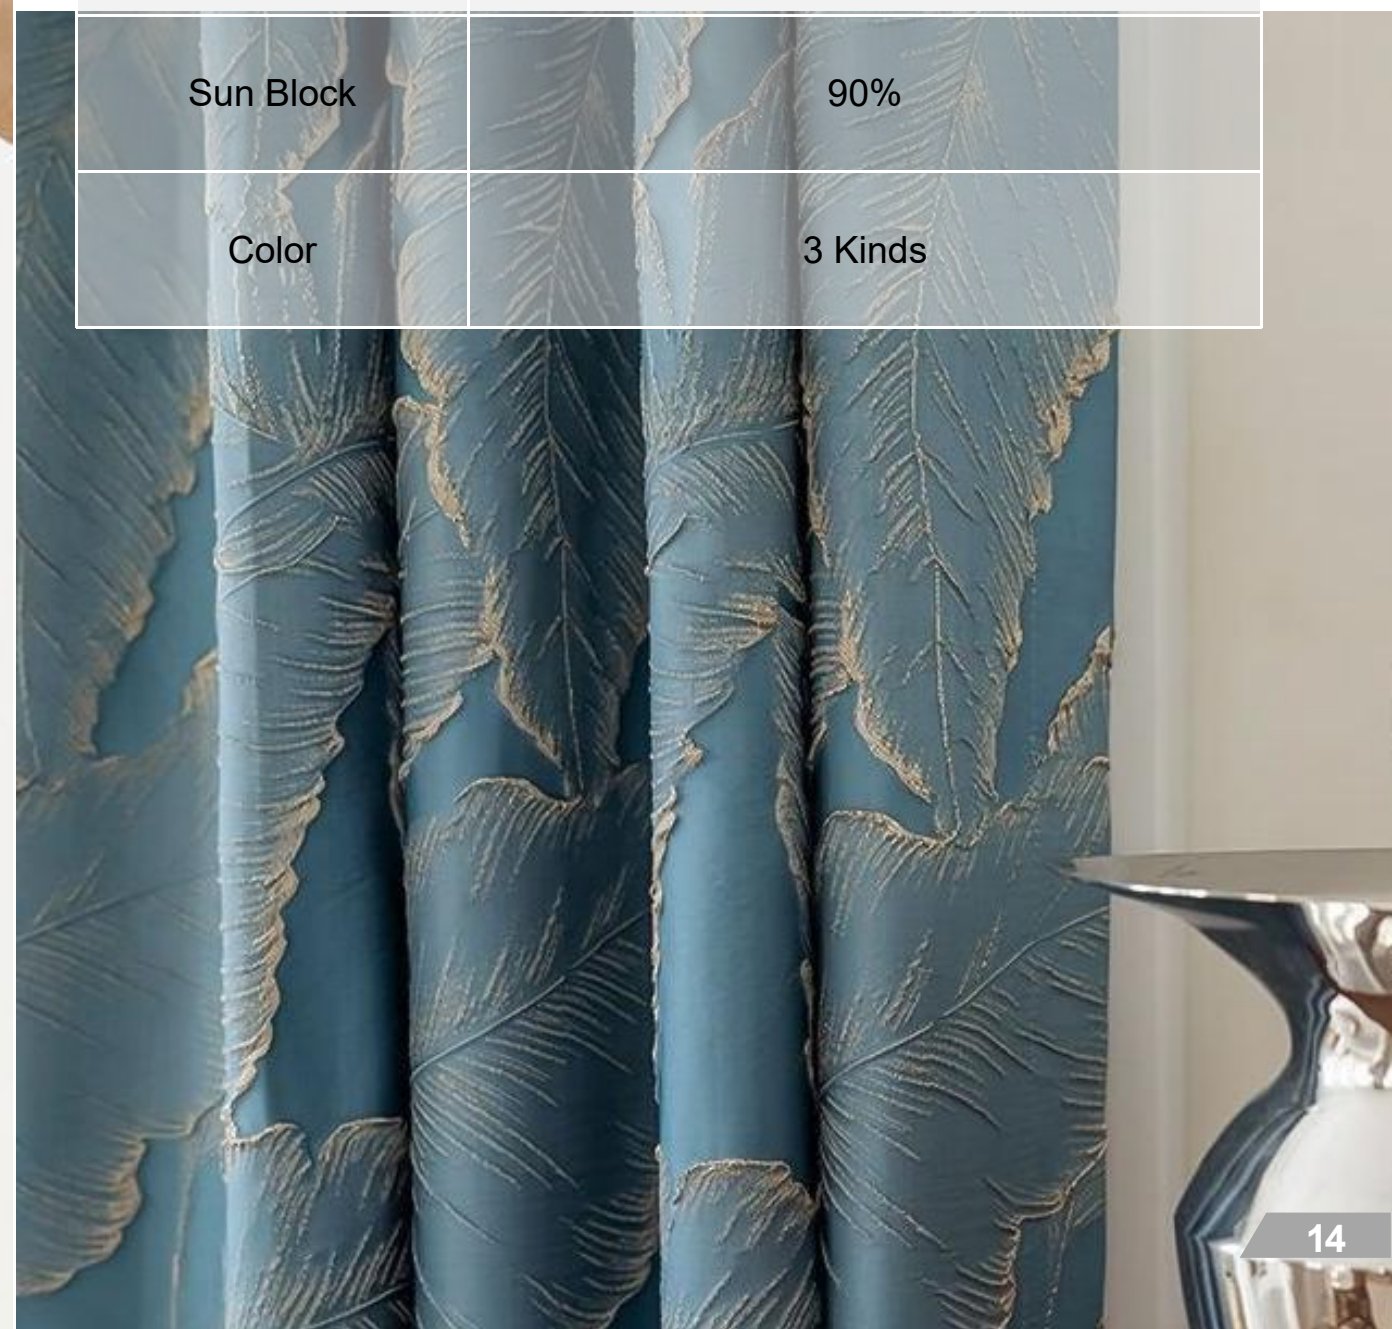

EMBOSSED LEAVES SERIES CURTAIN 8

FEATURES	DESCRIPTION
Material	100% Polyester, Chenille Velvet Surface
Fabric Width	280cm
Sun Block	90%
Color	3 Kinds