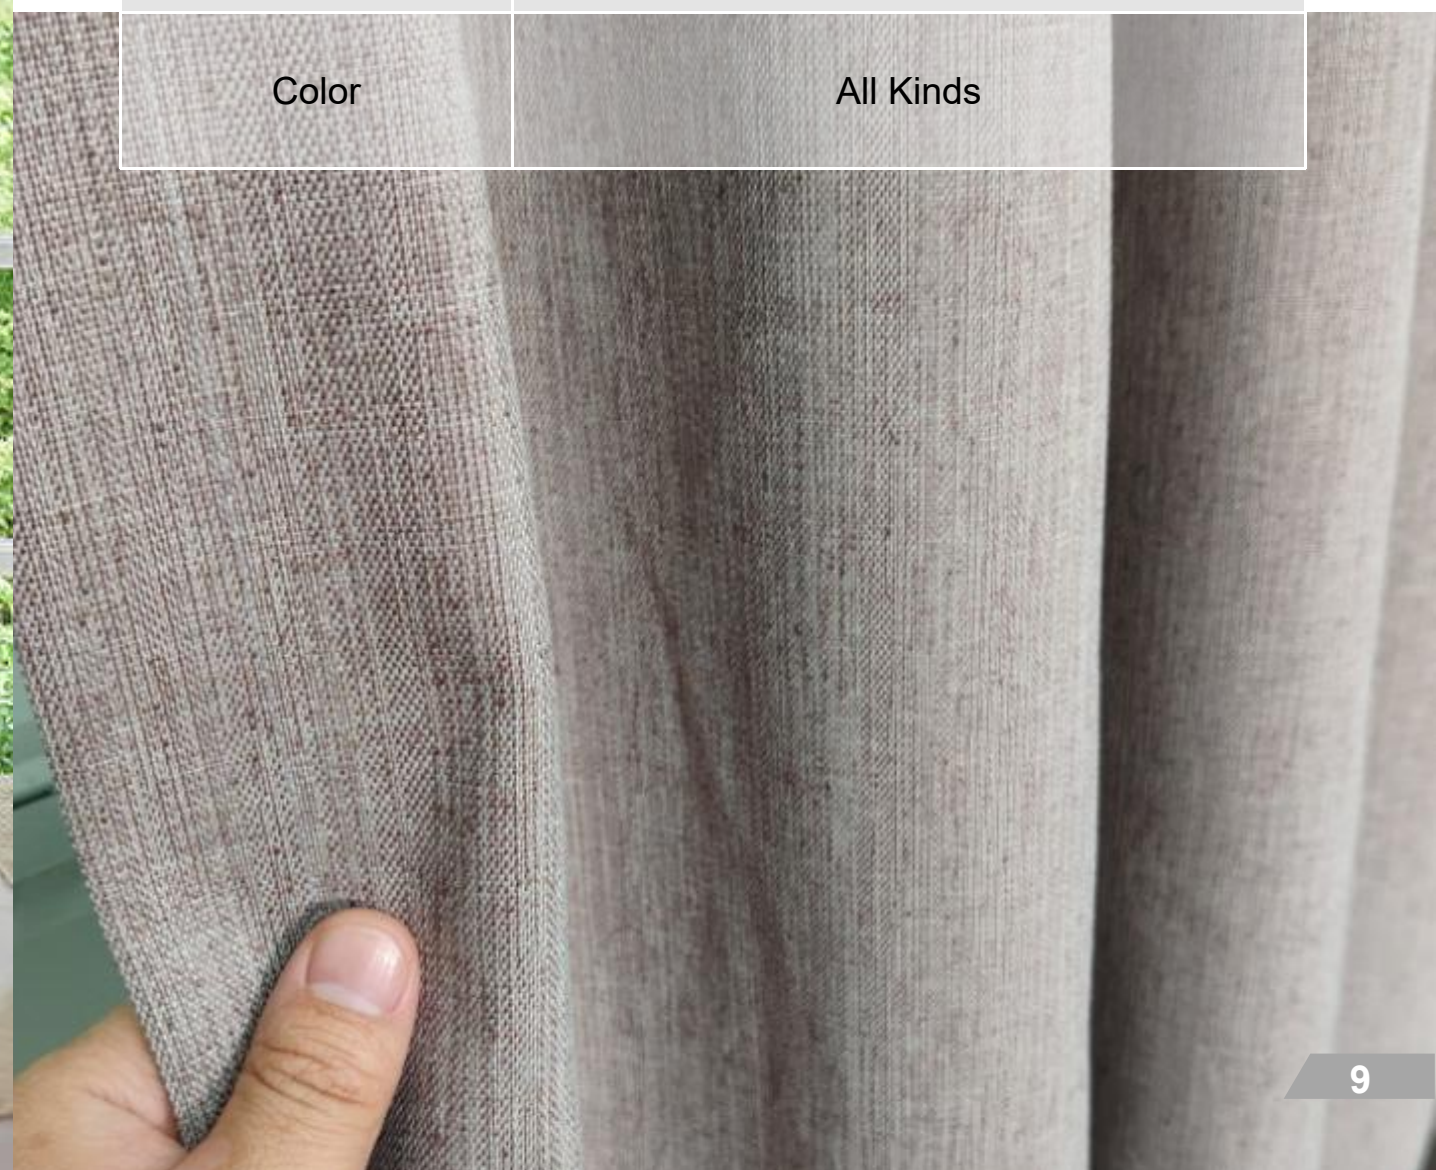

FEATURES	DESCRIPTION
Material	100% Polyester, Chenille Velvet Surface
Fabric Width	280cm
Sun Block	90%
Color	All Kinds

east west[®]

FAUX LINEN SERIES CURTAIN 4

FEATURES	DESCRIPTION
Material	100% Polyester, Faux Linen
Fabric Width	280cm
Sun Block	50% or 90%
Color	All Kinds