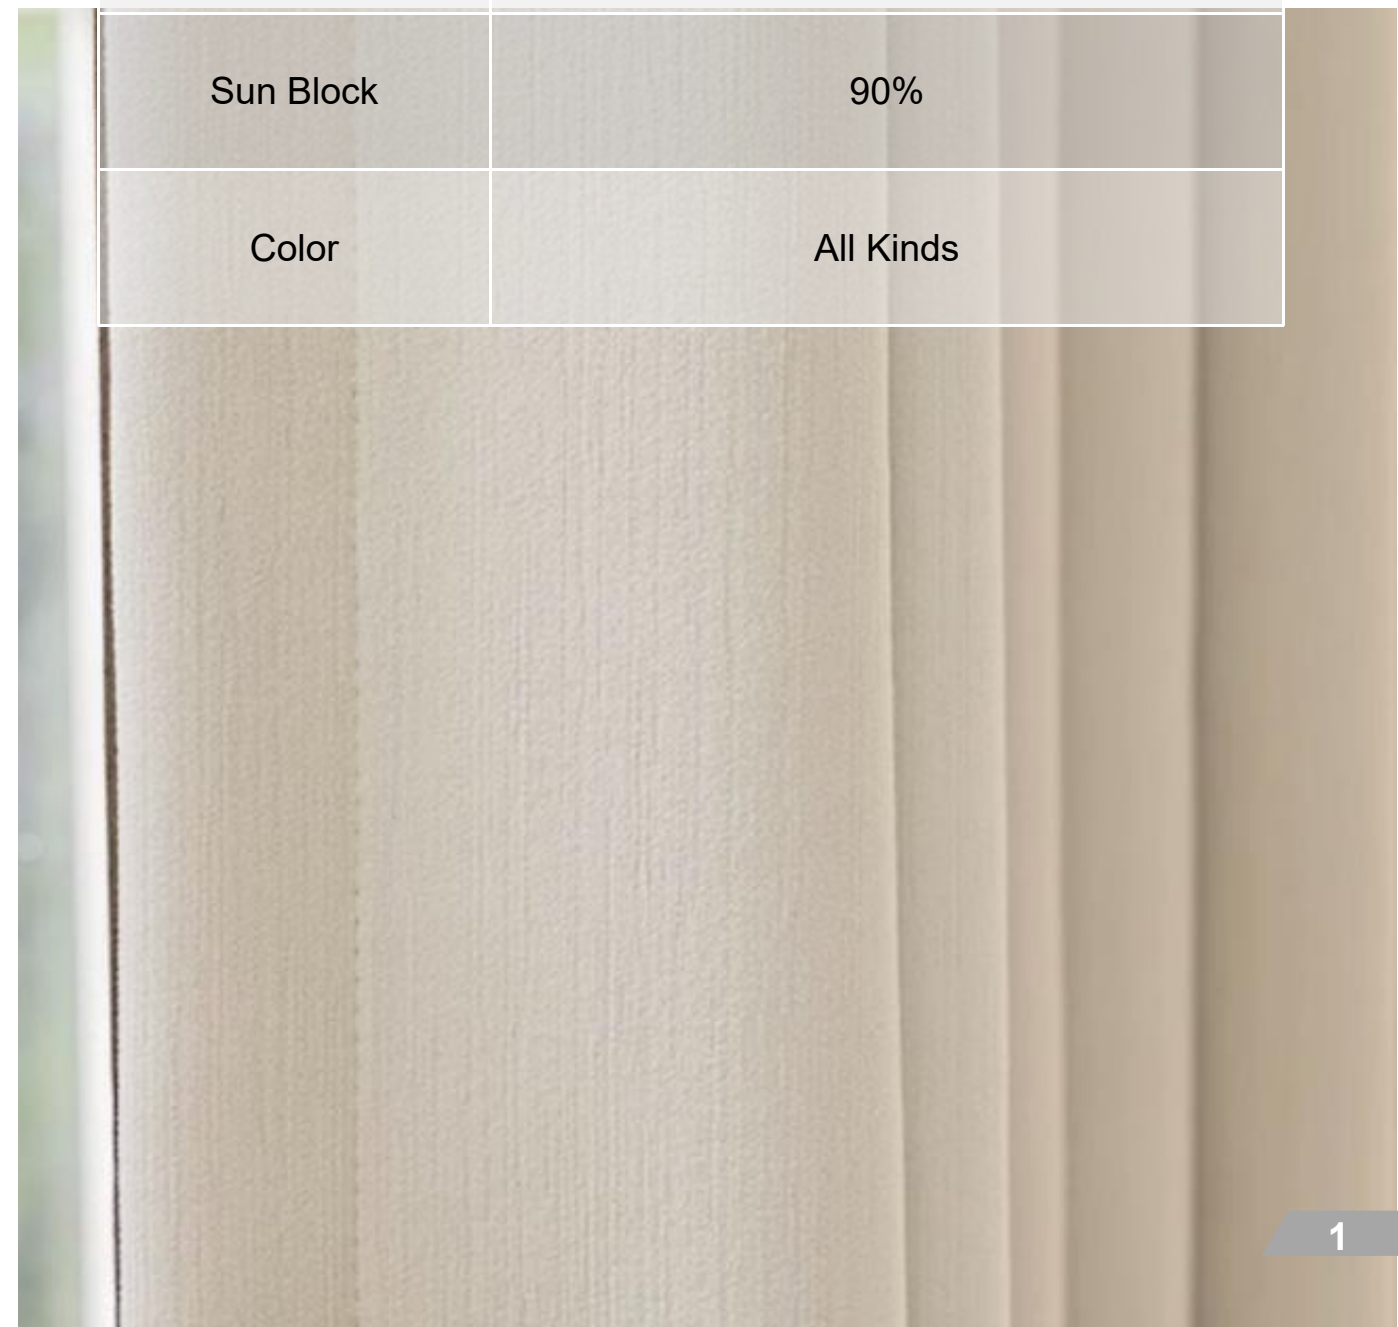

eastwest®

HOTEL CURTAINS COLLECTION

CREAM VELVET SERIES CURTAIN A

FEATURES	DESCRIPTION
Material	100% Polyester, Chenille Velvet Surface
Fabric Width	280cm or 320cm
Sun Block	90%
Color	All Kinds

Cream White

Note: There are over 30 colors for this series. If need see more colors, please contact us directly.

east west®

DIAMOND VELVET SERIES CURTAIN 2

FEATURES	DESCRIPTION
Material	100% Polyester, Chenille Velvet Surface
Fabric Width	280cm or 320cm
Sun Block	90%
Color	All Kinds

FEATURES	DESCRIPTION
Material	100% Polyester, Chenille Velvet Surface
Fabric Width	280cm
Sun Block	90%
Color	All Kinds

east west[®]

FAUX LINEN SERIES CURTAIN 4

FEATURES	DESCRIPTION
Material	100% Polyester, Faux Linen
Fabric Width	280cm
Sun Block	50% or 90%
Color	All Kinds