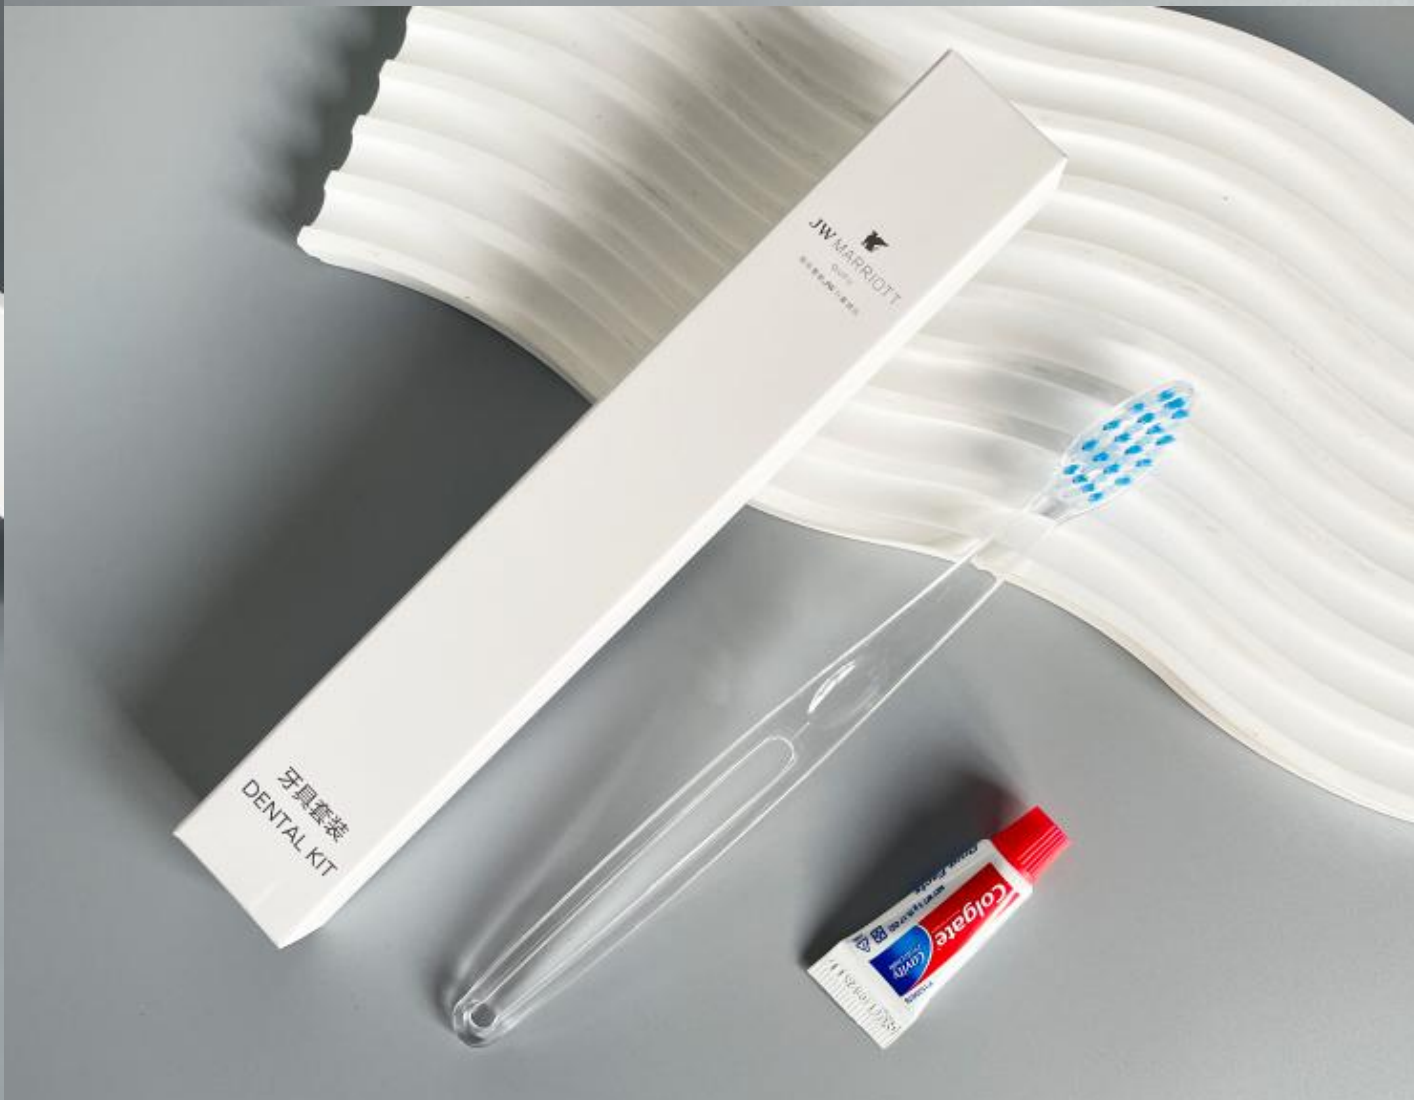

eastwest

HOTEL AMENITIES COLLECTION

eastwest

SHAMPOO SET

FEATURES

DESCRIPTION

Items

Shampoo, Shower Gel,
Conditioner, Body Lotion

FEATURES	DESCRIPTION
Items	Hotel Soap
Weight	10g, 15g, 20g, 30g, or Customized
Container	Pleated Wrapping, Plastic Film, Plastic Bag, Paper Bag, or Paper Box
Shape	Round, Square, Rectangle, Sea Shell, Leaf, or Customized
Color	White, or Customized

eastwest

eastwest

Hotel Amenity Set

FEATURES	DESCRIPTION
Items	Dental Kit, Comb, Shaving Kit, Vanity Kit, Sewing Kit, Shower Cap, etc.
Size	Customized
Container	Box or Bag
Design	Customized

eastwest

eastwest